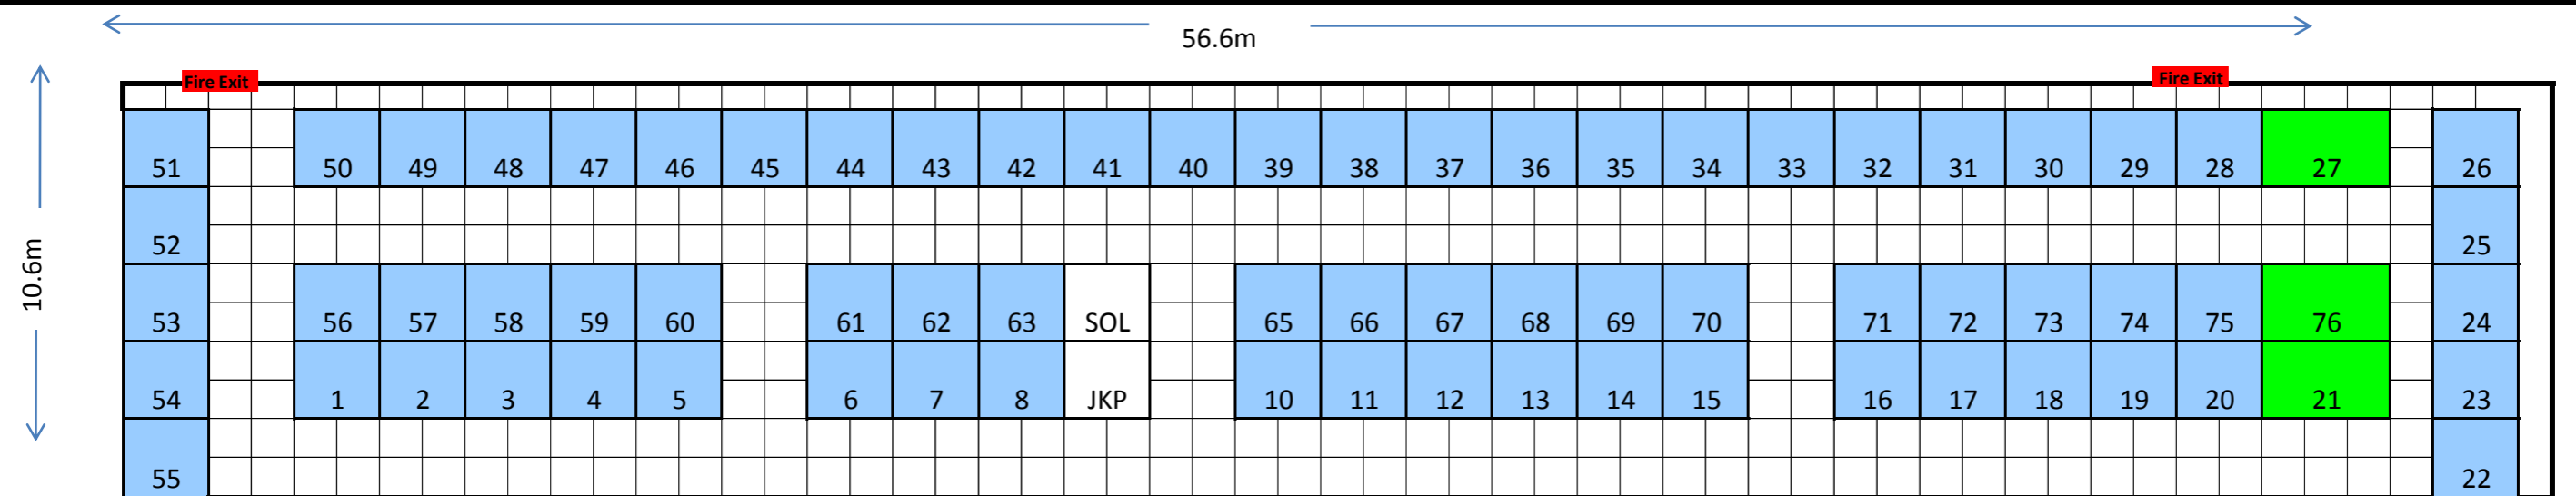

Floor Plan

MBA FAIR
20th - 21st December 2009
THE PARK, KOLKATA

Stall Size	No. of stalls.
2m x 2m	73 Nos.
2m x 3m	3 Nos.